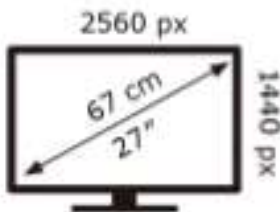

Samsung

S27FG502SU

28 kWh/1000h

Samsung

S27FG502SU

28 kWh/1000h

ABCDEF **G**
HDR
72 kWh/1000h

2019/2013