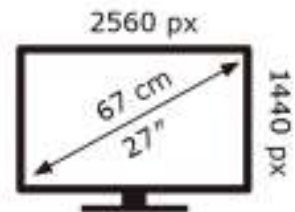

2019/2013

ABCDEF **G**
HDR
72 kWh/1000h